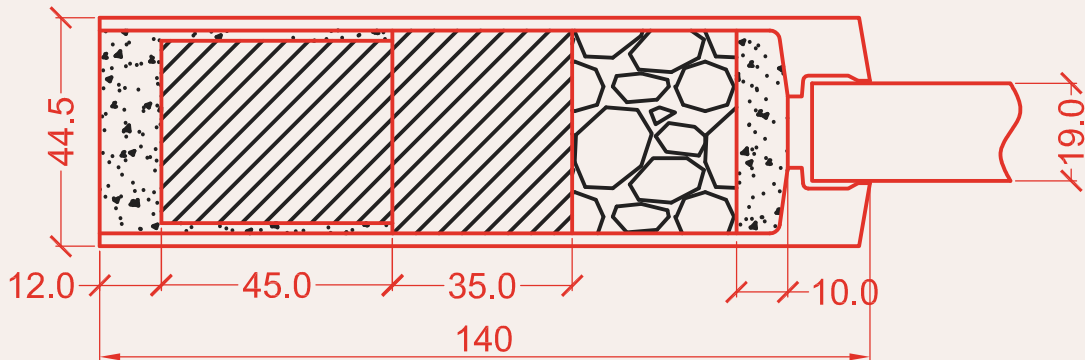

*2-8/3-0x6-8 & 2-8/3-0x8-0 Full Lite Smooth Flush Glazed*

Full Lite

Shown with Clear Low-E  
FGFULLLE2868  
FGFULLLE3068

Full Lite

Shown with Clear Low-E  
FGFULLLE2880  
FGFULLLE3080

Line Drawings