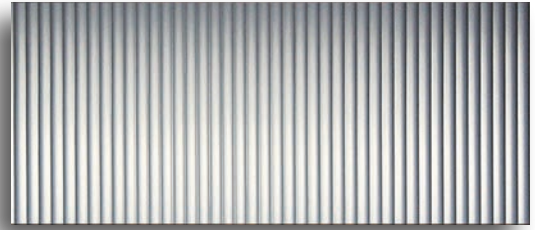

Glass Selections

FG5GPWR3680
Reeded FlGlz