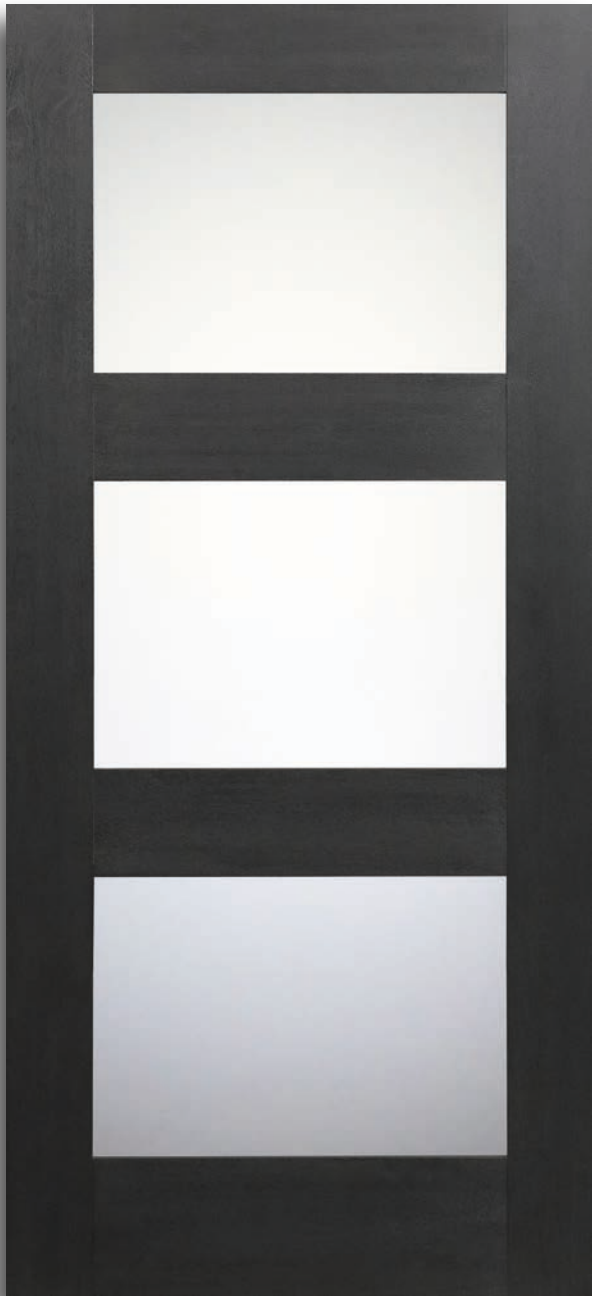

MAHOGANY GRAIN

3-0 x 6-8 Contemporary

3 Lite

Shown in Midnight with Satin Glass
FG3GPWSN3068