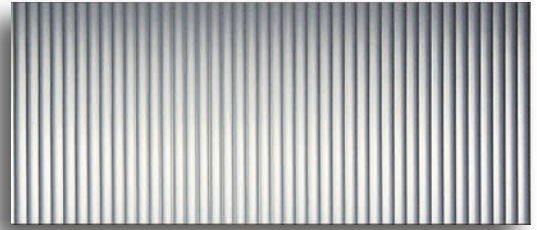

Glass Selections

FG4GPWR3068
Reeded FIGlz