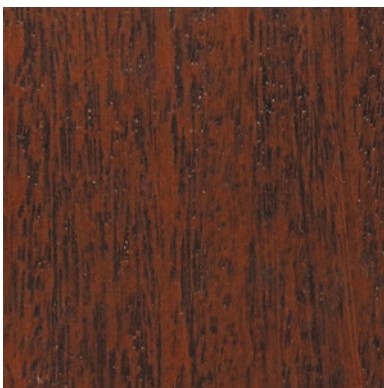

Available Finishes

Fox