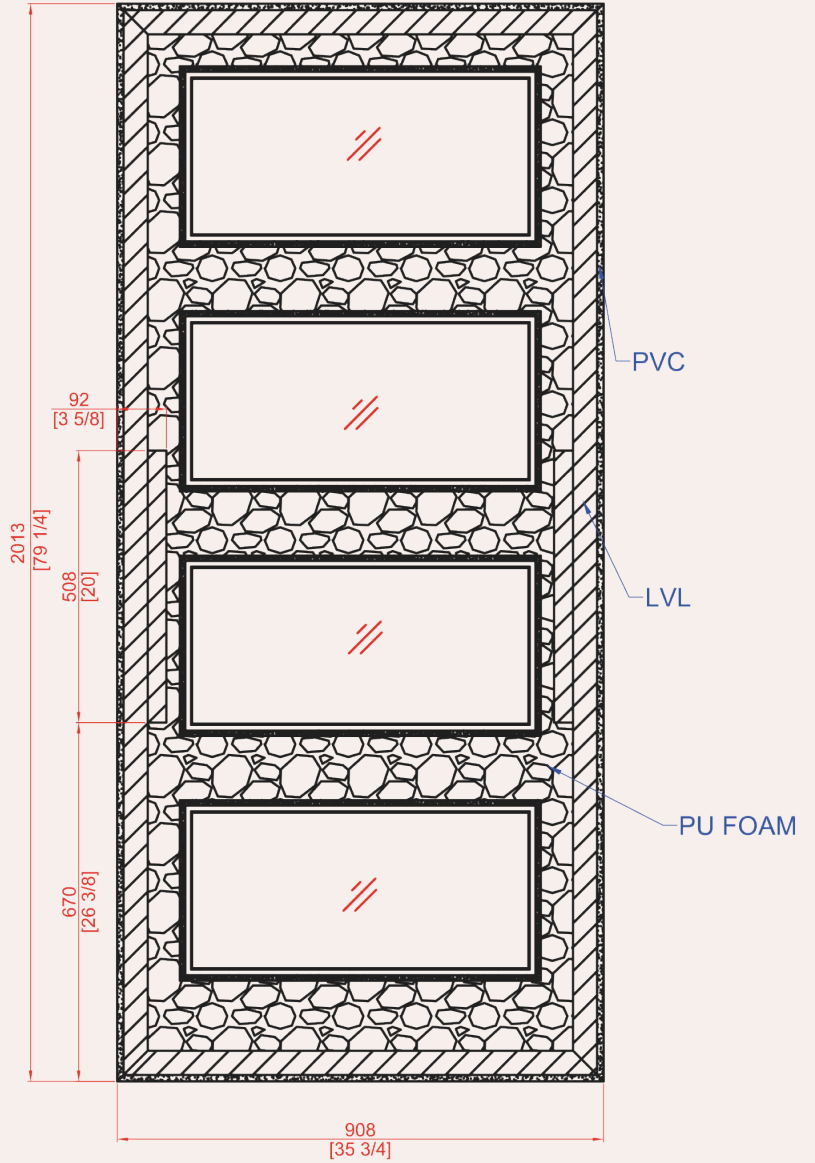

*2-8/3-0x6-8 & 2-8/3-0x8-0 Full Lite Smooth Flush Glazed*

Full Lite

Shown with Clear Low-E  
FGFULLLE2868  
FGFULLLE3068

Full Lite

Shown with Clear Low-E  
FGFULLLE2880  
FGFULLLE3080

Line Drawings