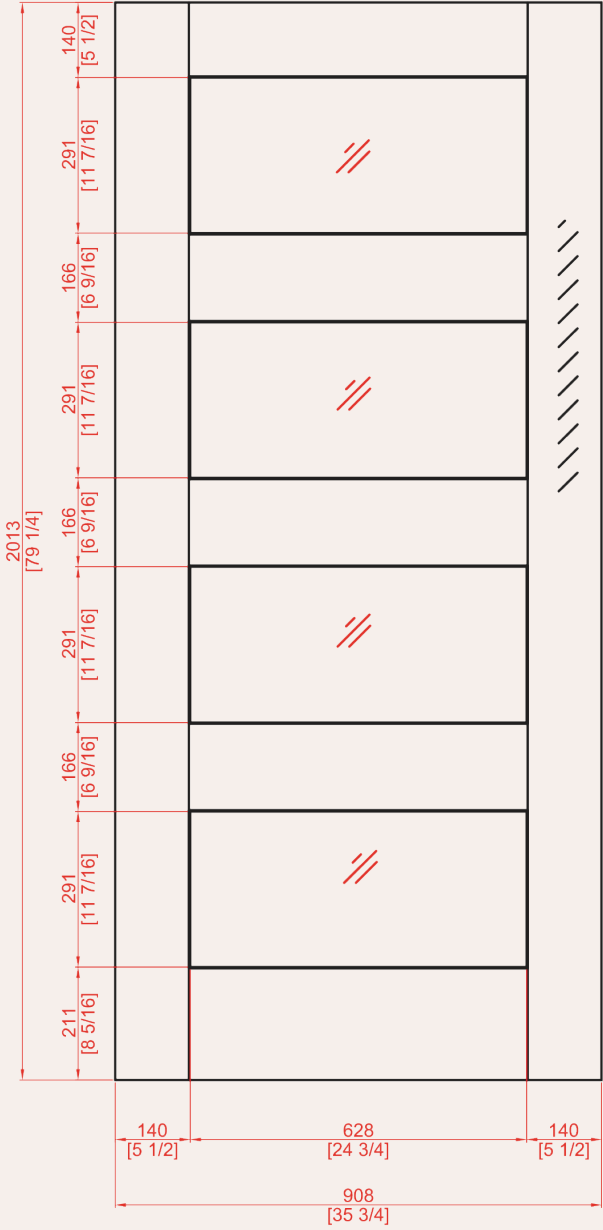

*2-8/3-0x6-8 & 2-8/3-0x8-0 Full Lite Smooth Flush Glazed*

Full Lite

Shown with Clear Low-E  
FGFULLLE2868  
FGFULLLE3068

Full Lite

Shown with Clear Low-E  
FGFULLLE2880  
FGFULLLE3080

Line Drawings