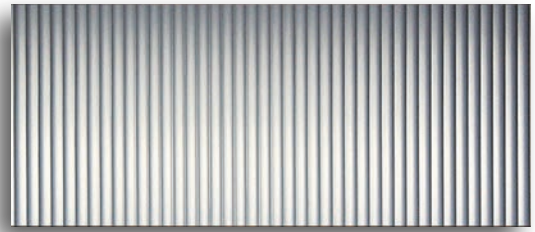

Glass Selections

Reeded