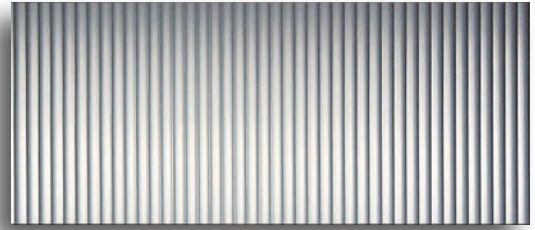

Glass Selections

FG1LVR3080
Reeded FGlz